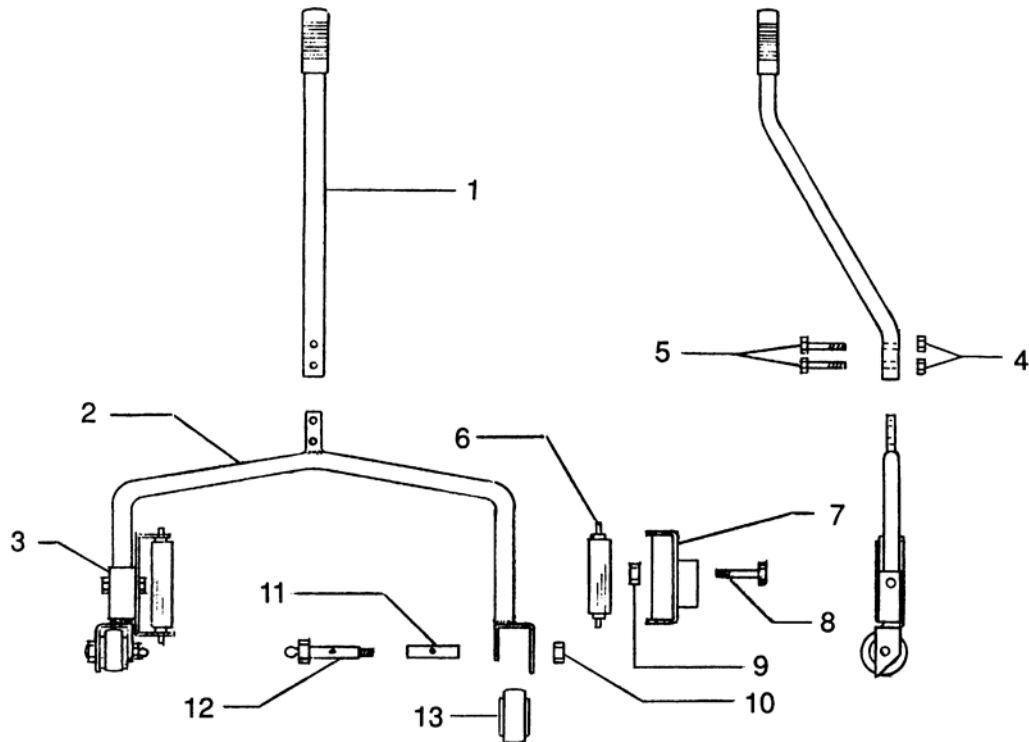

REPAIR PARTS SHEET

TRUCK WHEEL DOLLY

70130

Item No.	Part No.	New Description
1	LA201	Handle w/grip & bolts
2	LA202	Wheel housing/stem
3	LA203A	8" right roller bracket w/bolt
4	LA204	1/4" crown lock nut
5	LA205	1/4" x 1 1/2" hex head bolt
6	LA206A	8" roller
7	LA201A	8" left roller bracket w/bolt
8	LA208	5/16" 1 3/4" hex head bolt
9	LA209	5/16" crown lock nut
10	LA210	5/16" axle lock nut
11	LA211	5/16" axle bushing
12	LA212	5/16" axle bolt w/nut
13	LA213	3" wheel w/bushing